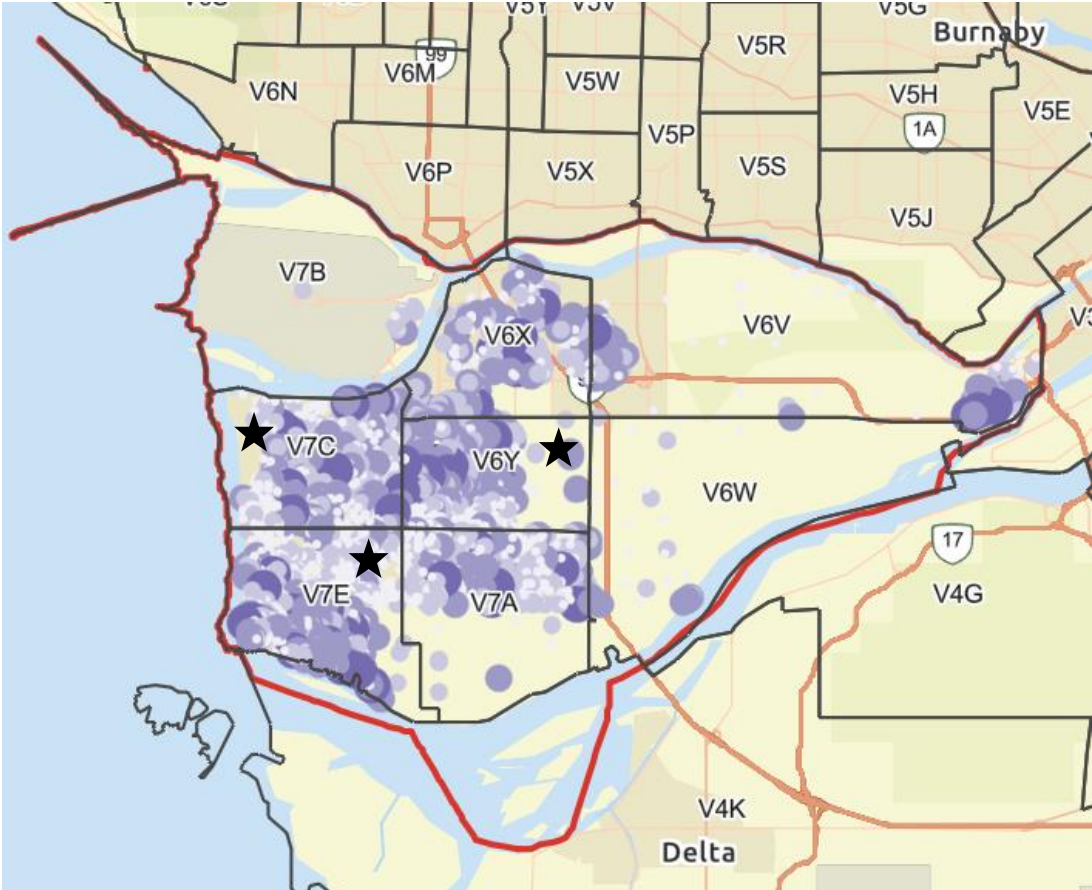

Okanagan-Similkameen Visitor Origin – Q3 2021

Richmond

★ Identifies Top 3 FSA's by Visitor Count

FSA	Visitor Count
V7E	2,400
V6Y	2,300
V7C	1,900
V6X	1,600
V7A	1,500
V6V	700
V6W	200
V7B	100