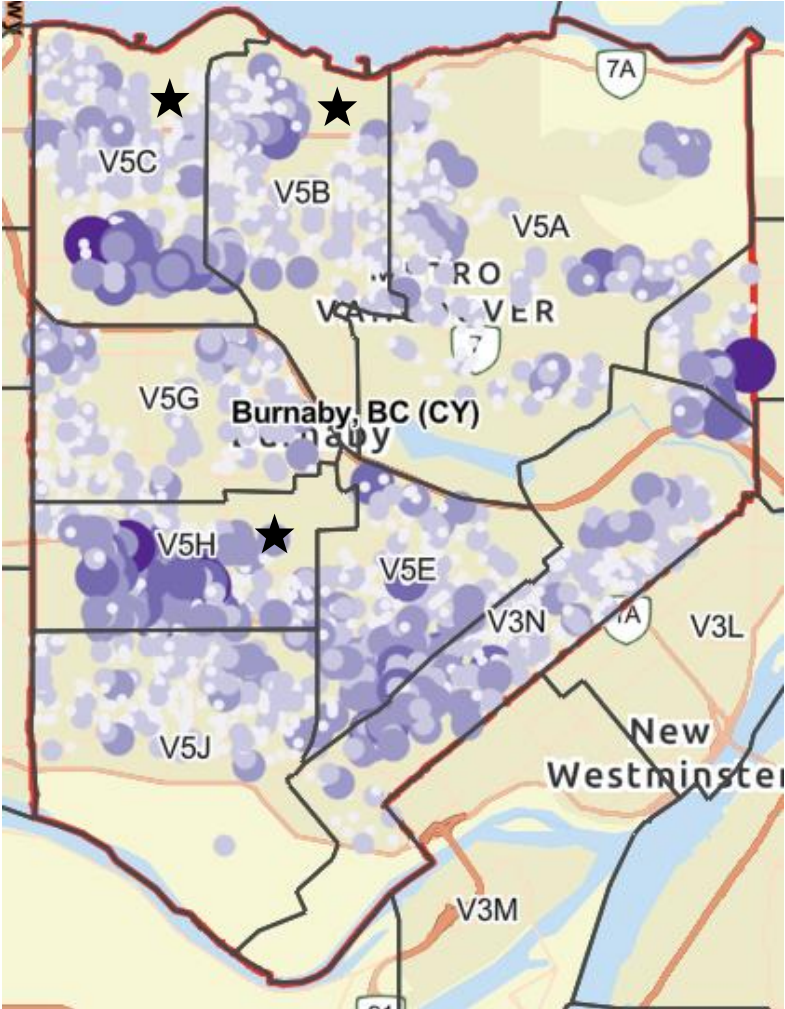

Okanagan-Similkameen Visitor Origin – Q2 2021

Burnaby

★ Identifies Top 3 FSA's by Visitor Count

FSA	Visitor Count
V5H	800
V5C	600
V5B	400
V5A	400
V5G	400
V5J	300

Legend

□ Forward Sortation Areas

visitors

- 0 - 1
- 1 - 3
- 3 - 6
- 6 - 11
- 11 - 22

Note: All Visitor Counts have been rounded to the nearest 100