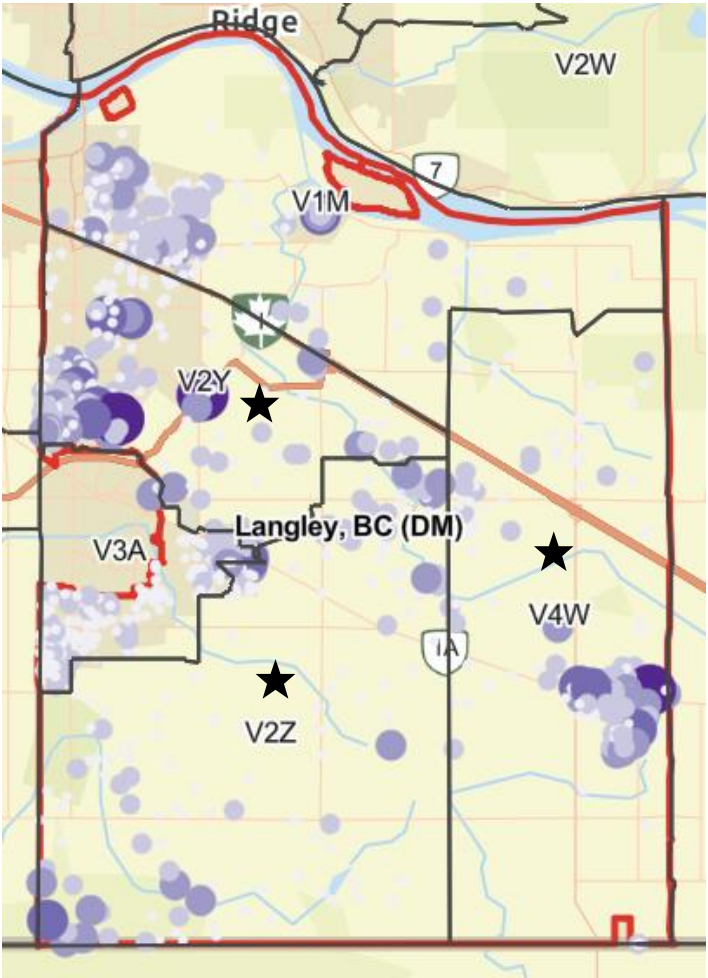

Okanagan-Similkameen Visitor Origin – Q4 2021

Langley

★ Identifies Top 3 FSA's by Visitor Count

Legend

□ Forward Sortation Areas

visitors

- 1 - 2
- 2 - 5
- 5 - 10
- 10 - 16
- 16 - 32

FSA	Visitor Count
V2Y	700
V4W	500
V2Z	400
V3A	300