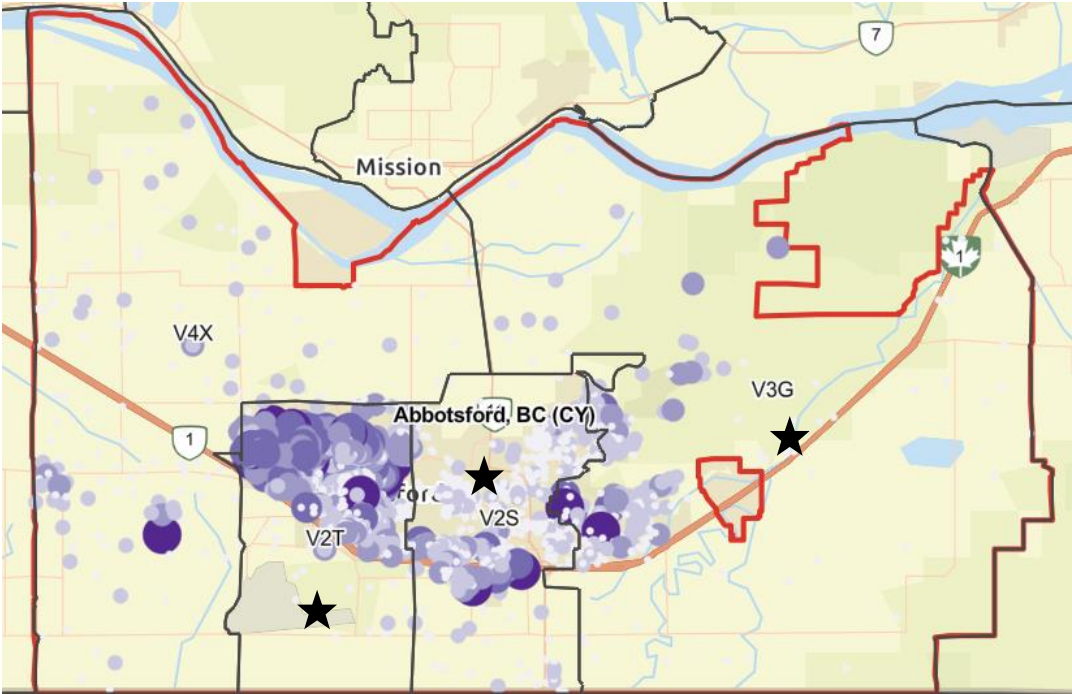

Okanagan-Similkameen Visitor Origin – Q2 2021

Abbotsford

★ Identifies Top 3 FSA's by Visitor Count

FSA	Visitor Count
V2T	4,000
V2S	1,700
V3G	1,000
V4X	500

Legend

□ Forward Sortation Areas
visitors

- 1 - 3
- 3 - 8
- 8 - 16
- 16 - 29
- 29 - 60

Note: All Visitor Counts have been rounded to the nearest 100