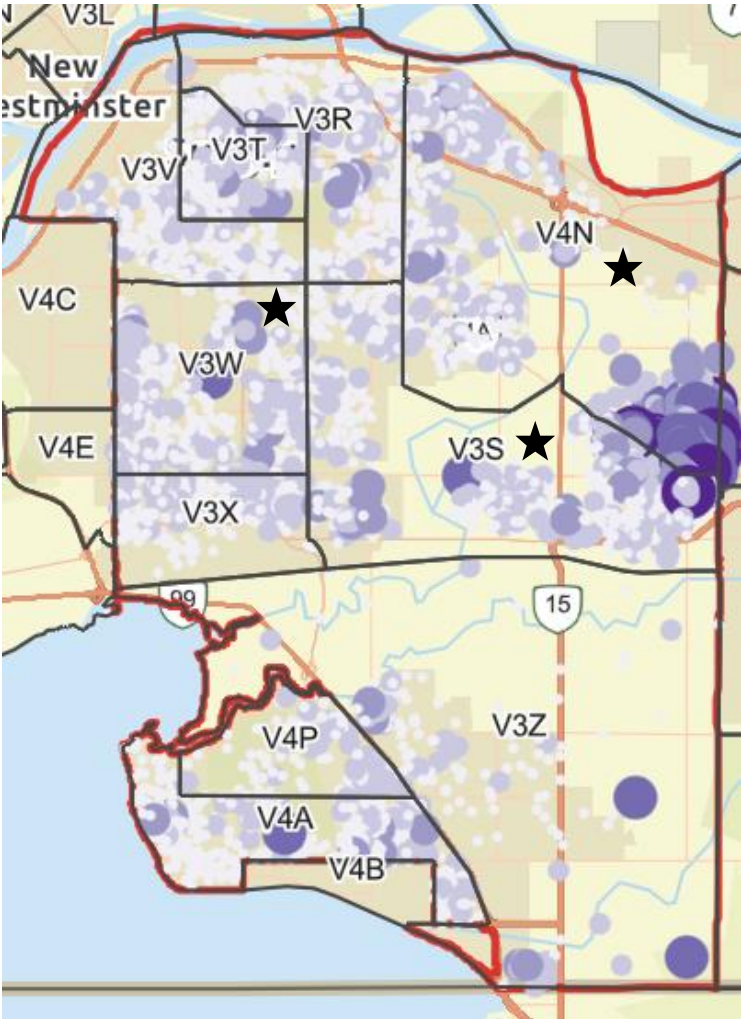

## Vancouver

FSA	Visitor Count
V5N	700
V5V	600
V5R	600
V6K	600
V5T	500
V6E	400
V5P	400
V6A	400
V6P	400
V5S	400

★ Identifies Top 3 FSA's by Visitor Count

### Legend

□ Forward Sortation Areas

visitors

- 0 - 1
- 1 - 3
- 3 - 7
- 7 - 20
- 20 - 45

Note: All Visitor Counts have been rounded to the nearest 100 17

# Okanagan-Similkameen Visitor Origin – Q4 2021

Surrey

★ Identifies Top 3 FSA's by Visitor Count

FSA	Visitor Count
V4N	2,900
V3S	1,400
V3W	800
V4A	700
V3R	600
V3T	500
V3V	400
V3X	300
V3Z	300
V4P	200

Note: All Visitor Counts have been rounded to the nearest 100 18

# Okanagan-Similkameen Visitor Origin – Q4 2021