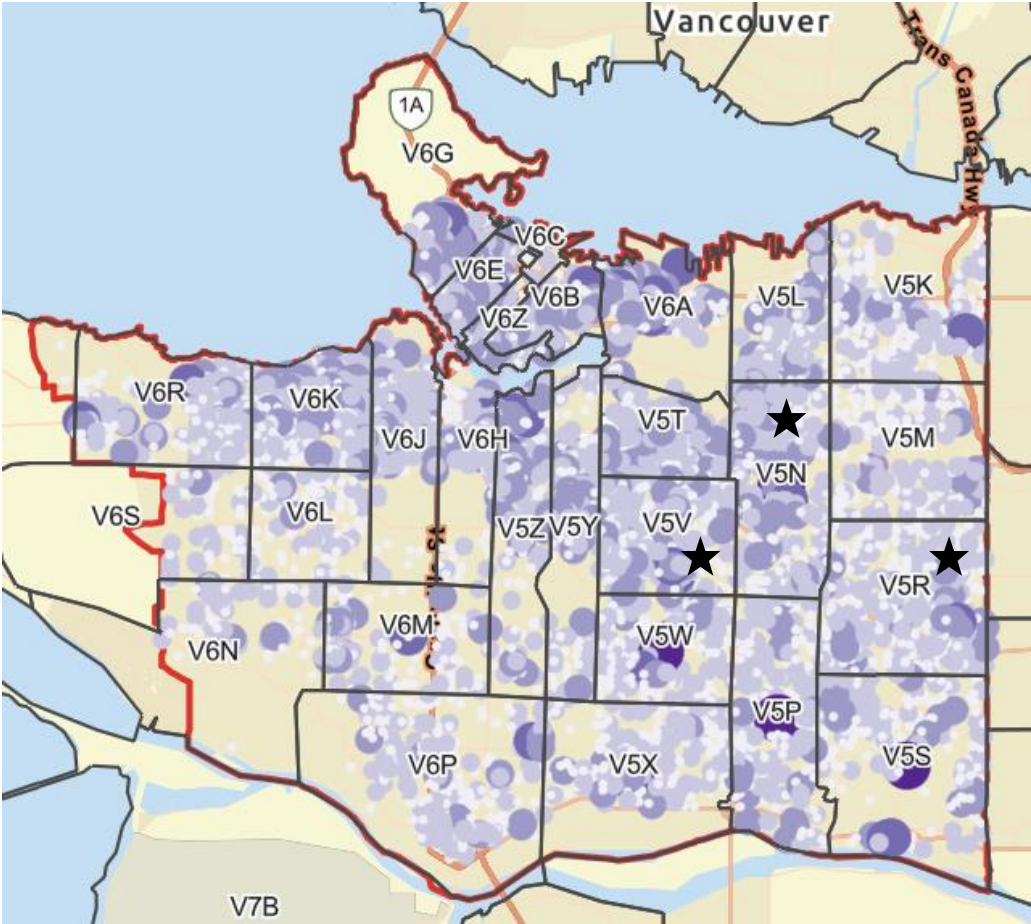

Okanagan-Similkameen Visitor Origin – Q4 2021

Vancouver

FSA	Visitor Count
V5N	700
V5V	600
V5R	600
V6K	600
V5T	500
V6E	400
V5P	400
V6A	400
V6P	400
V5S	400

★ Identifies Top 3 FSA's by Visitor Count

Legend

□ Forward Sortation Areas

visitors

- 0 - 1
- 1 - 3
- 3 - 7
- 7 - 20
- 20 - 45

Note: All Visitor Counts have been rounded to the nearest 100 17