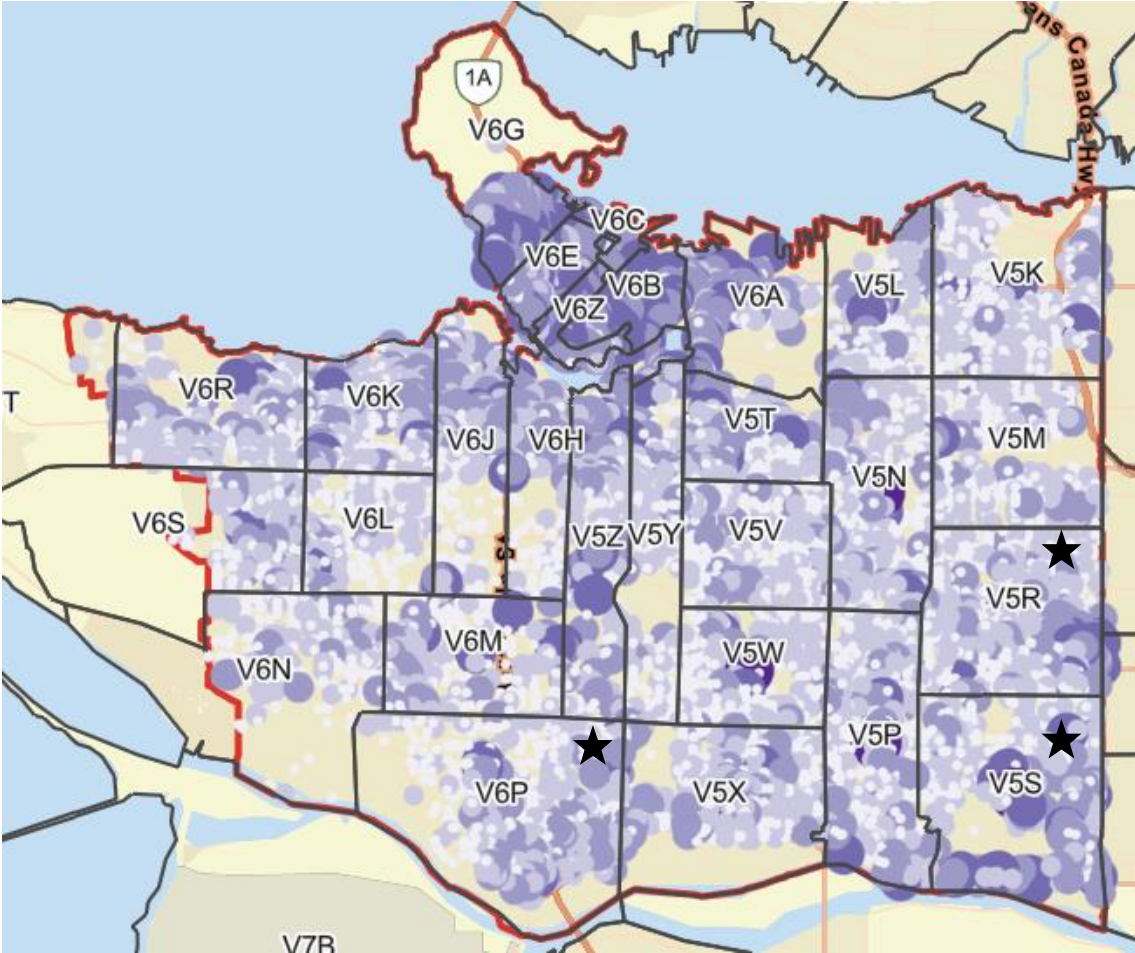

Okanagan-Similkameen Visitor Origin – Q3 2021

Vancouver

FSA	Visitor Count
V5R	1,800
V5S	1,600
V6P	1,400
V6B	1,400
V5N	1,200
V5P	1,200
V6E	1,200
V5X	1,200
V6G	1,100
V5Z	1,000

★ Identifies Top 3 FSA's by Visitor Count

Legend

- Forward Sortation Areas
- visitors
- 1 - 2
- 2 - 5
- 5 - 11
- 11 - 34
- 34 - 134

Note: All Visitor Counts have been rounded to the nearest 100 10