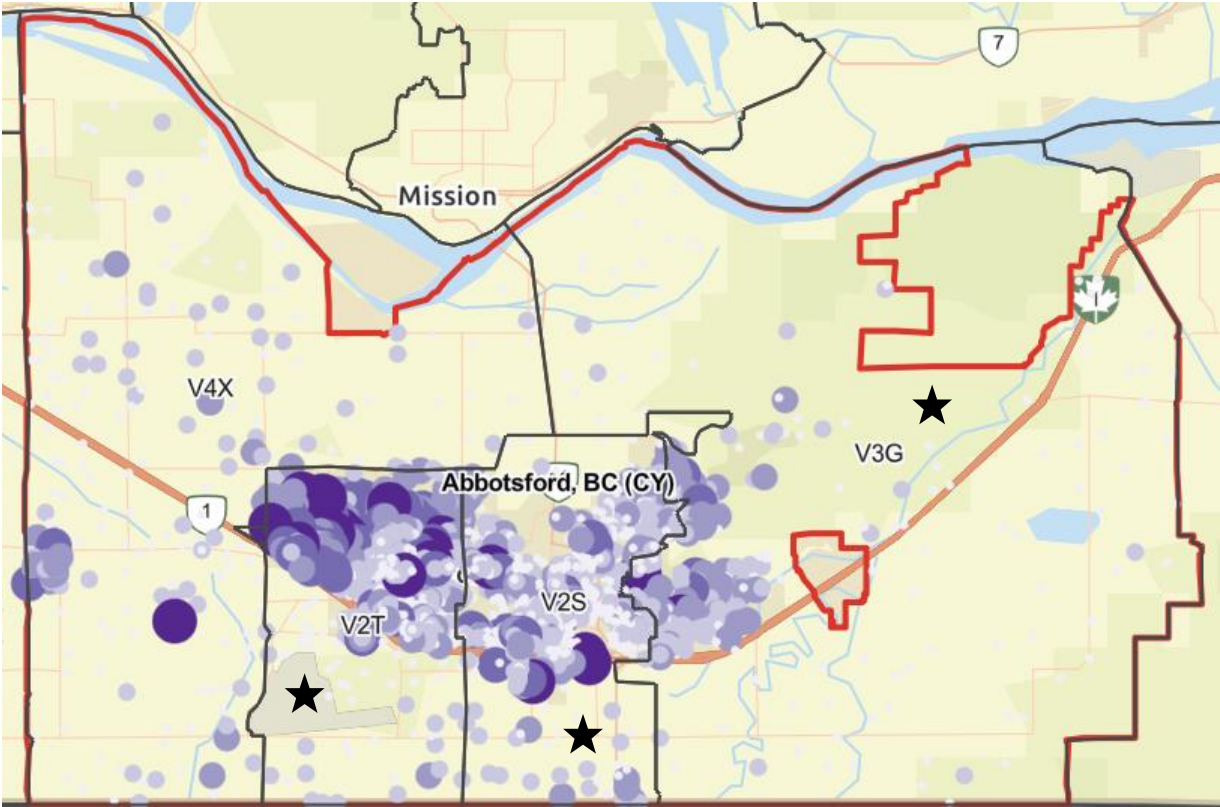

Okanagan-Similkameen Visitor Origin – Q3 2021

Abbotsford

★ Identifies Top 3 FSA's by Visitor Count

FSA	Visitor Count
V2T	9,400
V2S	6,500
V3G	2,900
V4X	1,600

Legend

- Forward Sortation Areas
- visitors
- 1 - 6
- 6 - 15
- 15 - 27
- 27 - 47
- 47 - 106

Note: All Visitor Counts have been rounded to the nearest 100 12