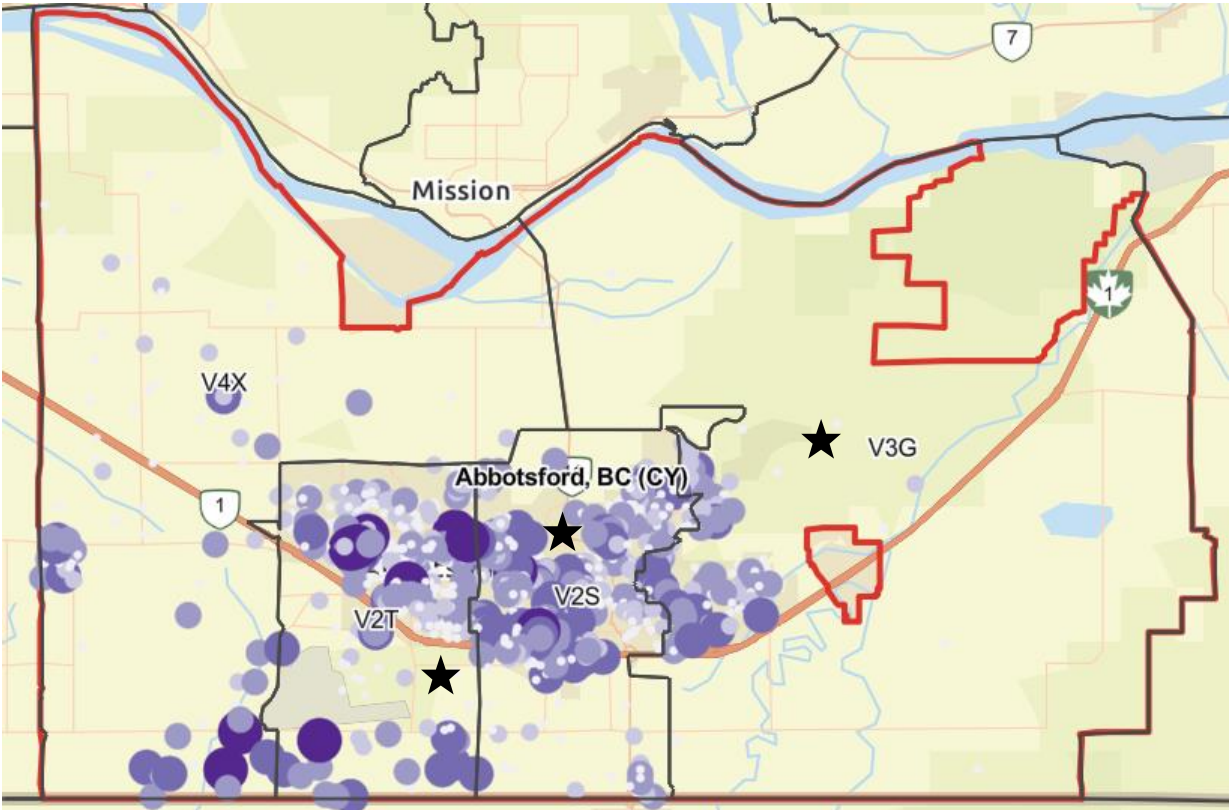

Okanagan-Similkameen Visitor Origin – Q1 2021

Abbotsford

★ Identifies Top 3 FSA's by Visitor Count

Legend

□ Forward Sortation Areas
visitors

- 0 - 1
- 1 - 2
- 2 - 4
- 4 - 8
- 8 - 14

FSA	Visitor Count
V2S	1,000
V2T	800
V3G	300
V4X	200

Note: All Visitor Counts have been rounded to the nearest 100