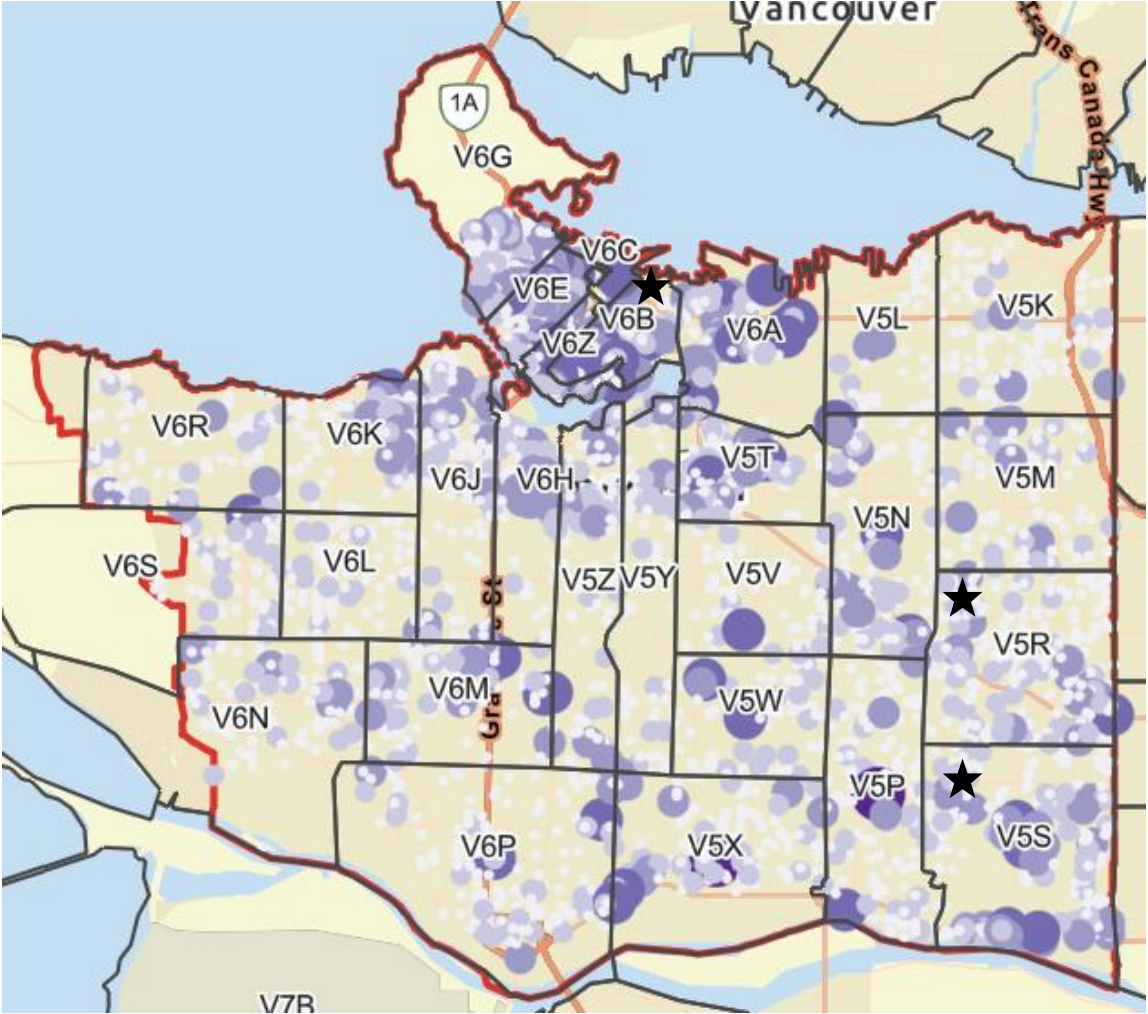

Okanagan-Similkameen Visitor Origin – Q1 2021

Vancouver

FSA	Visitor Count
V5S	300
V5R	300
V6B	200
V5N	200
V6A	200
V5T	200
V6J	200
V6P	200
V5P	200
V5X	200

★ Identifies Top 3 FSA's by Visitor Count

Legend

□ Forward Sortation Areas

visitors

- 0 - 1
- 1 - 2
- 2 - 4
- 4 - 10
- 10 - 17

Note: All Visitor Counts have been rounded to the nearest 100