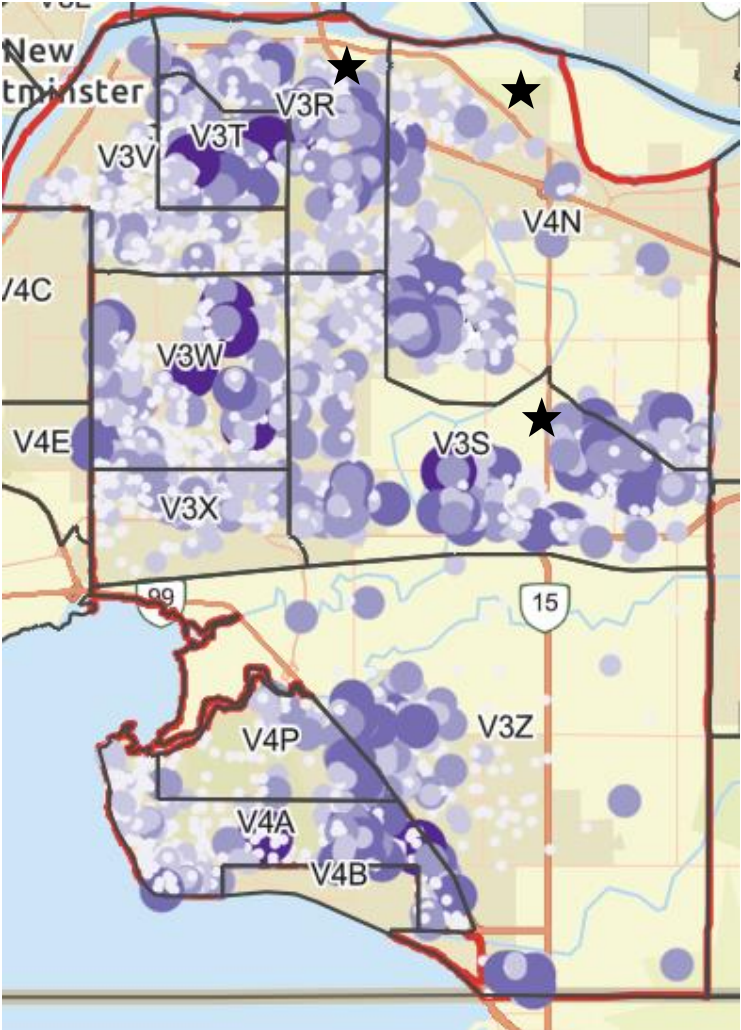

Okanagan-Similkameen Visitor Origin – Q1 2021

Surrey

★ Identifies Top 3 FSA's by Visitor Count

FSA	Visitor Count
V3S	800
V3R	600
V4N	600
V3W	600
V4A	500
V3T	400
V3V	300
V3Z	300
V3X	200
V4P	200

Legend

□ Forward Sortation Areas

visitors

- 0 - 1
- 1 - 2
- 2 - 4
- 4 - 9
- 9 - 22

Note: All Visitor Counts have been rounded to the nearest 100