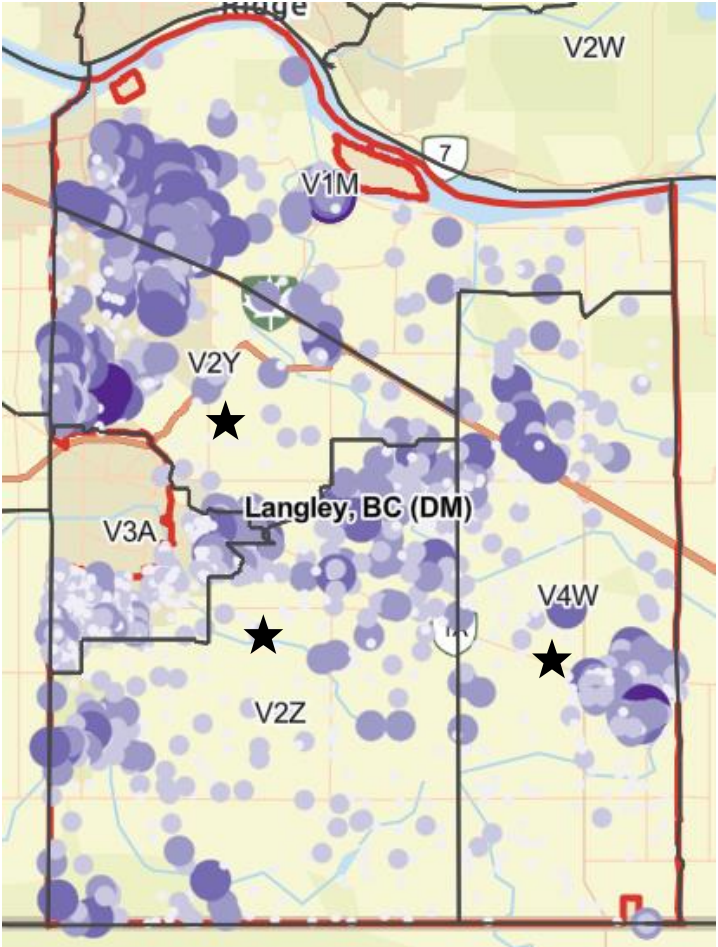

Okanagan-Similkameen Visitor Origin – Q3 2021

Langley

★ Identifies Top 3 FSA's by Visitor Count

Legend

□ Forward Sortation Areas

visitors

- 1 - 4
- 4 - 10
- 10 - 19
- 19 - 37
- 37 - 81

FSA	Visitor Count
V2Y	3,200
V4W	2,200
V2Z	2,100
V3A	2,000

Note: All Visitor Counts have been rounded to the nearest 100 13