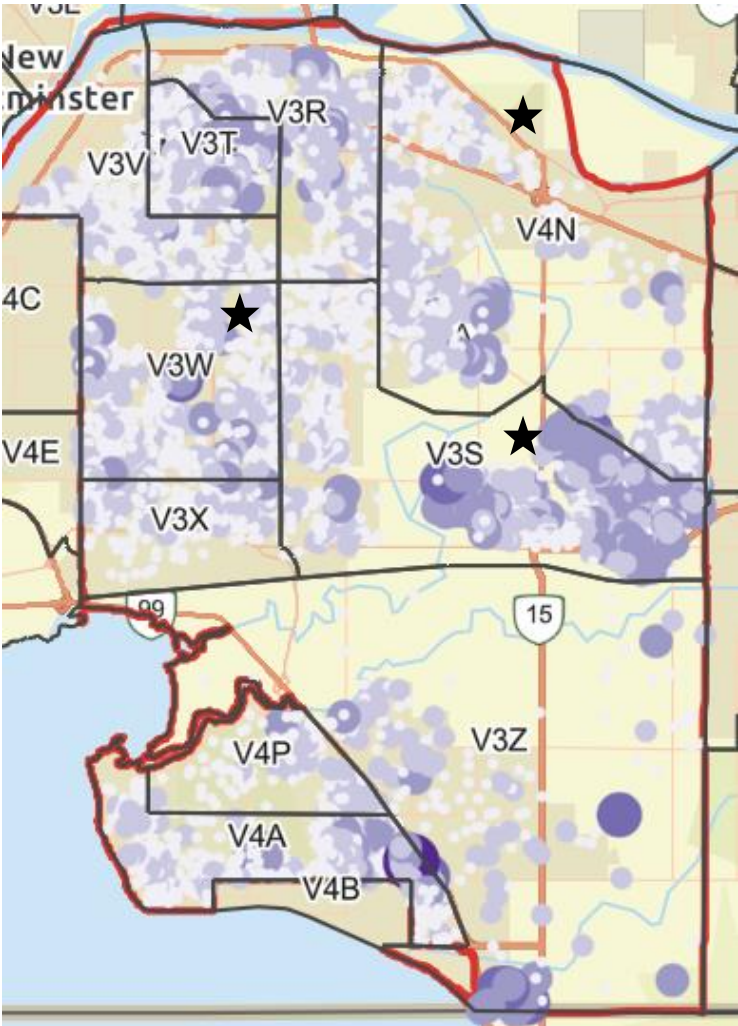

# Okanagan-Similkameen Visitor Origin – Q2 2021

### Legend

□ Forward Sortation Areas

visitors

- 0 - 1
- 1 - 3
- 3 - 7
- 7 - 16
- 16 - 49

Note: All Visitor Counts have been rounded to the nearest 100

# Okanagan-Similkameen Visitor Origin – Q2 2021

Surrey

★ Identifies Top 3 FSA's by Visitor Count

FSA	Visitor Count
V3S	2,700
V4N	1,200
V3W	1,100
V3R	1,100
V4A	1,100
V3T	700
V3Z	600
V3V	600
V3X	300
V4P	200

**Legend**

□ Forward Sortation Areas

visitors

- 1 - 2
- 2 - 6
- 6 - 19
- 19 - 58
- 58 - 116

Note: All Visitor Counts have been rounded to the nearest 100