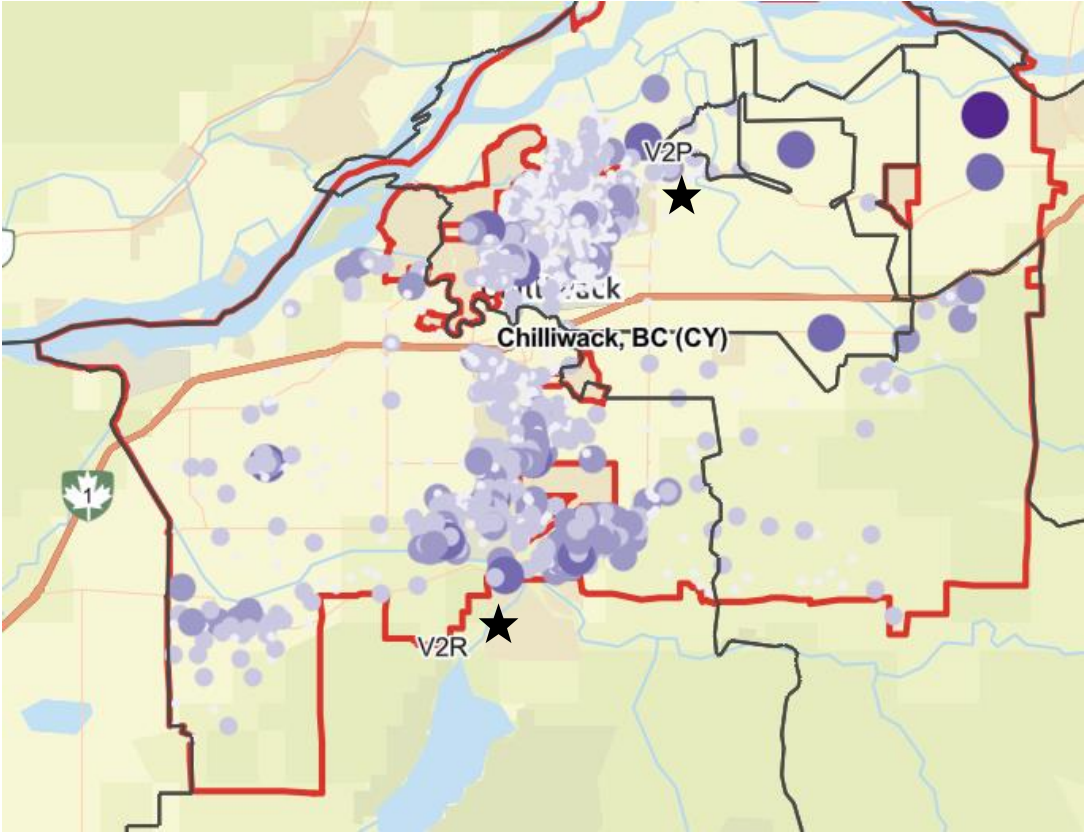

Okanagan-Similkameen Visitor Origin – Q3 2021

Chilliwack

★ Identifies Top 3 FSA's by Visitor Count

FSA	Visitor Count
V2R	5,100
V2P	3,300