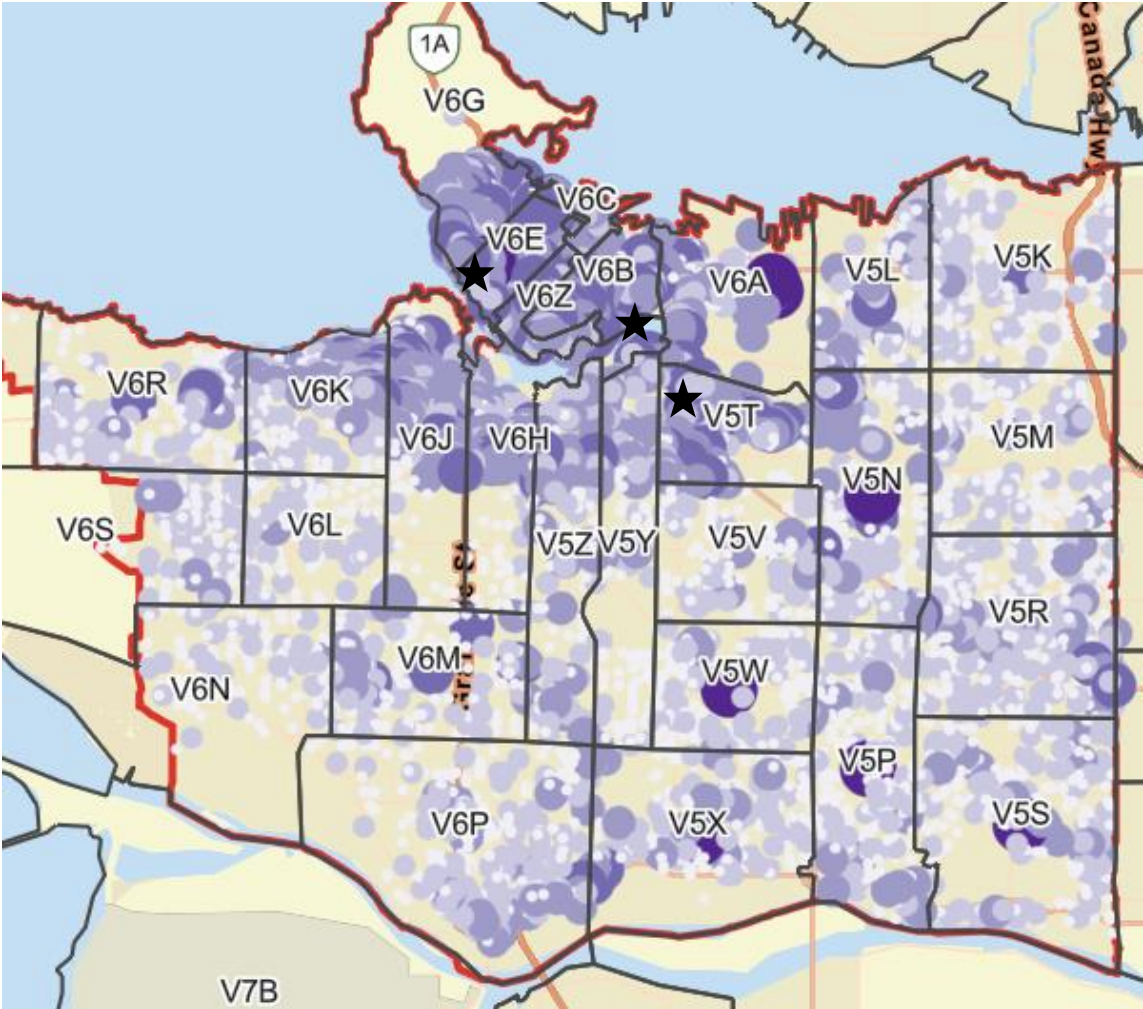

Okanagan-Similkameen Visitor Origin – Q2 2021

Vancouver

FSA	Visitor Count
V5T	800
V6B	800
V6E	800
V6G	800
V6J	800
V6K	700
V5R	600
V6P	600
V6H	500
V5N	500

★ Identifies Top 3 FSA's by Visitor Count

Legend

□ Forward Sortation Areas

visitors

- 0 - 1
- 1 - 3
- 3 - 7
- 7 - 16
- 16 - 49

Note: All Visitor Counts have been rounded to the nearest 100