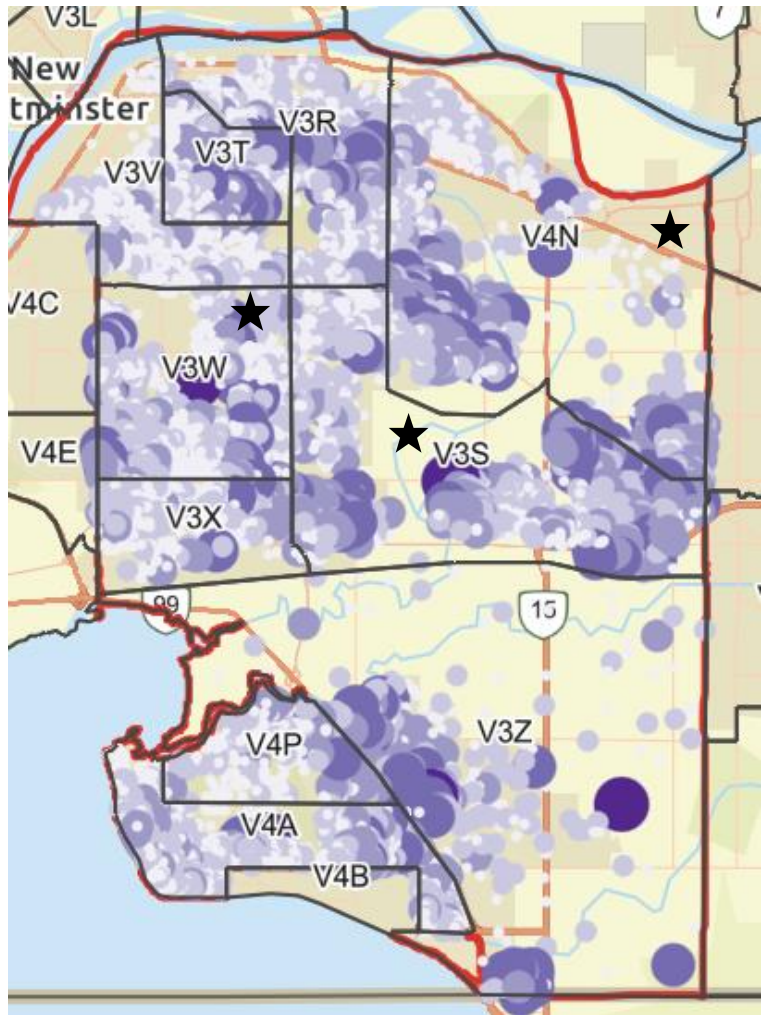

Okanagan-Similkameen Visitor Origin – Q3 2021

Surrey

★ Identifies Top 3 FSA's by Visitor Count

FSA	Visitor Count
V3S	7,100
V4N	4,900
V3W	3,800
V4A	3,700
V3R	3,600
V3Z	2,600
V3T	2,100
V3V	2,000
V3X	1,600
V4P	1,100

Legend

- Forward Sortation Areas
- visitors
- 1 - 4
- 4 - 10
- 10 - 20
- 20 - 47
- 47 - 122

Note: All Visitor Counts have been rounded to the nearest 100 11