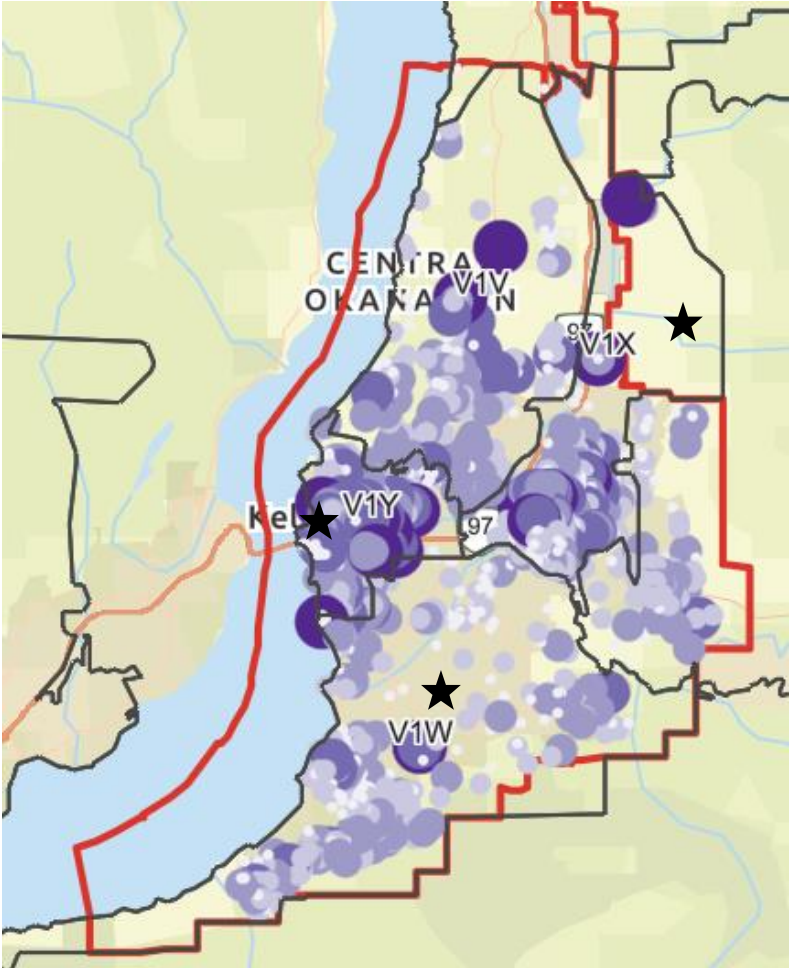

Okanagan-Similkameen Visitor Origin – Q4 2021

Kelowna

★ Identifies Top 3 FSA's by Visitor Count

Legend

□ Forward Sortation Areas

visitors

- 1 - 2
- 2 - 5
- 5 - 10
- 10 - 22
- 22 - 38

FSA	Visitor Count
V1X	2,200
V1Y	2,000
V1W	1,500
V1V	1,200
V1P	400

Note: All Visitor Counts have been rounded to the nearest 100 20