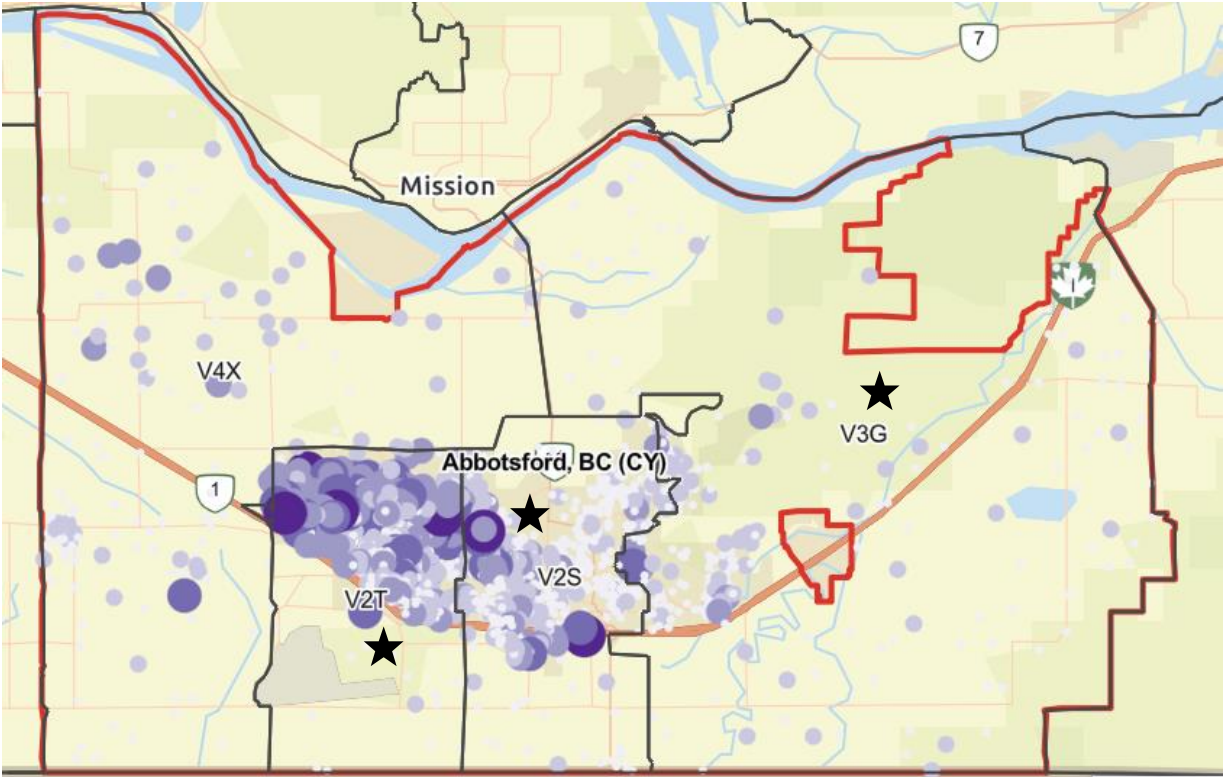

Okanagan-Similkameen Visitor Origin – Q4 2021

Abbotsford

★ Identifies Top 3 FSA's by Visitor Count

Legend

□ Forward Sortation Areas

visitors

- 1 - 3
- 3 - 9
- 9 - 20
- 20 - 36
- 36 - 73

FSA	Visitor Count
V2T	5,100
V2S	2,400
V3G	700
V4X	500