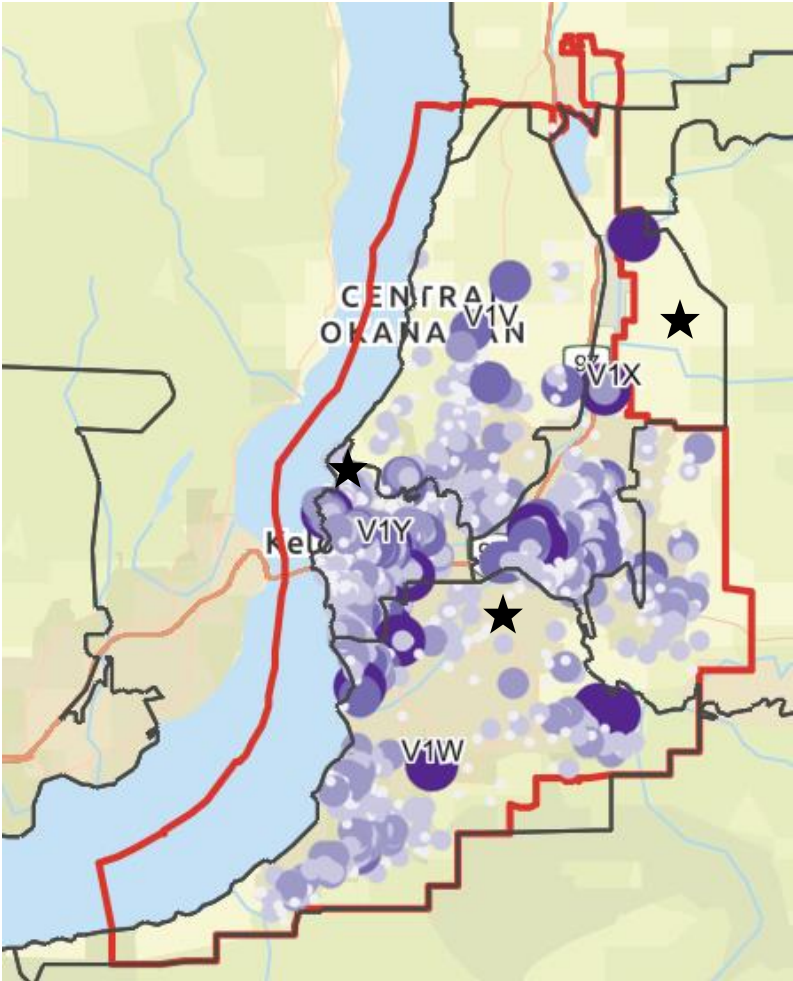

# Okanagan-Similkameen Visitor Origin – Q1 2021

### Legend

□ Forward Sortation Areas

visitors

- 0 - 1
- 1 - 2
- 2 - 4
- 4 - 9
- 9 - 22

Note: All Visitor Counts have been rounded to the nearest 100

# Okanagan-Similkameen Visitor Origin – Q1 2021

Kelowna

★ Identifies Top 3 FSA's by Visitor Count

**Legend**

□ Forward Sortation Areas

visitors

- 0 - 1
- 1 - 3
- 3 - 6
- 6 - 11
- 11 - 20

FSA	Visitor Count
V1Y	1,100
V1W	900
V1X	800
V1V	400
V1P	200

Note: All Visitor Counts have been rounded to the nearest 100