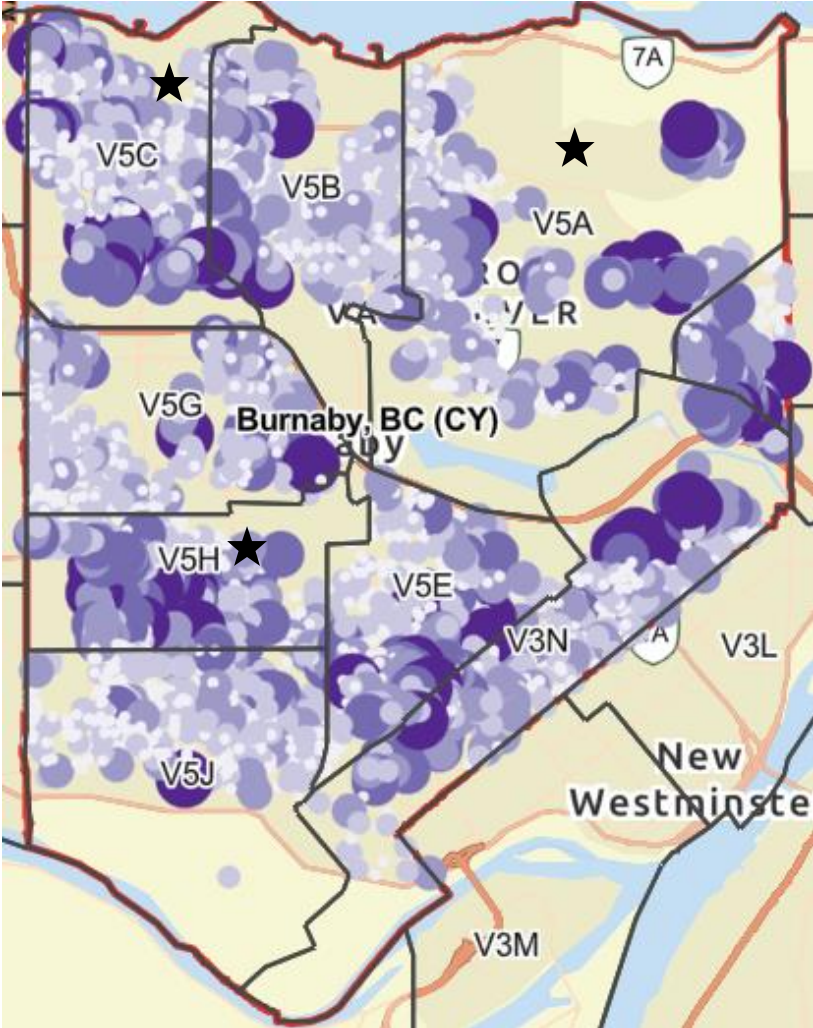

Okanagan-Similkameen Visitor Origin – Q3 2021

Burnaby

★ Identifies Top 3 FSA's by Visitor Count

FSA	Visitor Count
V5C	1,700
V5H	1,600
V5A	1,500
V5B	1,400
V5G	1,200
V5J	1,000

Legend

- Forward Sortation Areas
- visitors
- 1 - 2
- 2 - 5
- 5 - 9
- 9 - 16
- 16 - 41

Note: All Visitor Counts have been rounded to the nearest 100 14